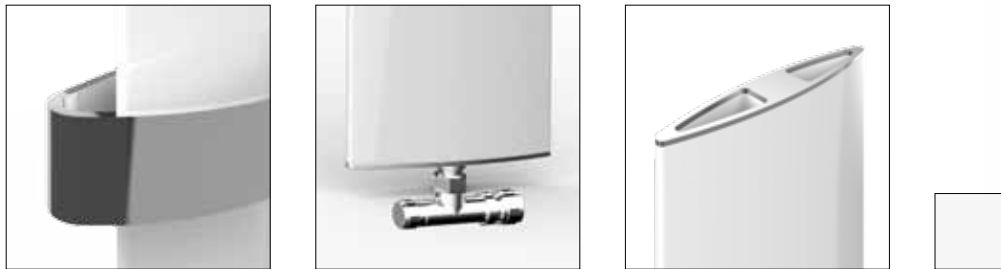

Kalmar Post

Aluminum bathroom radiator

A feast of functionality and good taste. Measurable benefits of small dimensions. Ideal for small bathrooms and kitchens.

Simple, practical and affordable bathroom radiator. Takes up little space on the wall, so it is recommended where you do not need larger forms. Chromed brass towel rail available without at no extra cost.

product code	height [mm]	length [mm]	depth [mm]	output [W]	connection	electric element
POS-120-020	1200	200 (300)	126	280	CB 50 mm	-
Finishes available in the standard price: white matt. Other colors on request. Warranty - 3 years. Heat output parameters specified for 75/65/20.