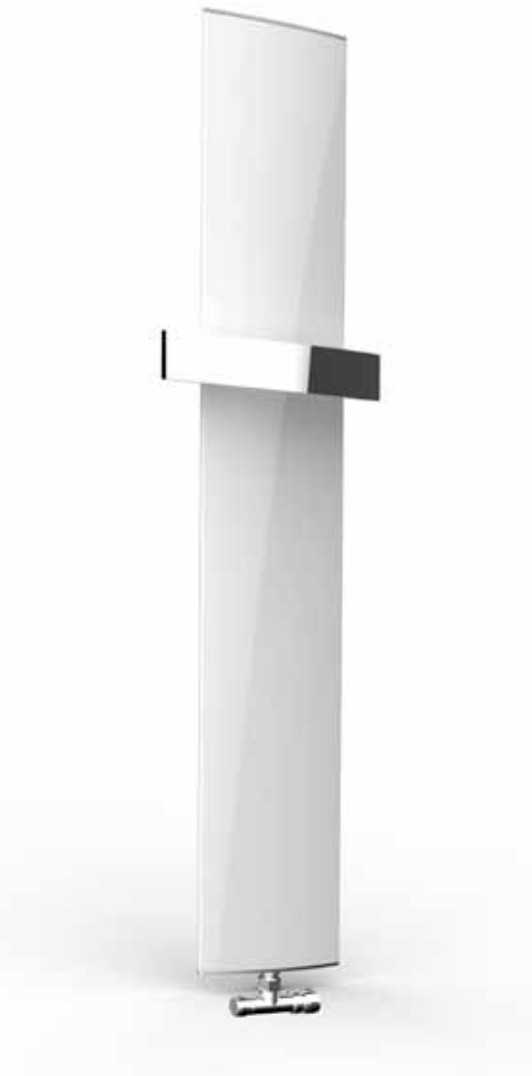

Kalmar Post

Aluminum bathroom radiator

A feast of functionality and good taste. Measurable benefits of small dimensions. Ideal for small bathrooms and kitchens.

Simple, practical and affordable bathroom radiator. Takes up little space on the wall, so it is recommended where you do not need larger forms. Chromed brass towel rail available without at no extra cost.

product code	height [mm]	length [mm]	depth [mm]	output [W]	connection	electric element
POS-120-020	1200	200 (300)	126	280	CB 50 mm	-
Finishes available in the standard price: white matt. Other colors on request. Warranty - 3 years. Heat output parameters specified for 75/65/20.