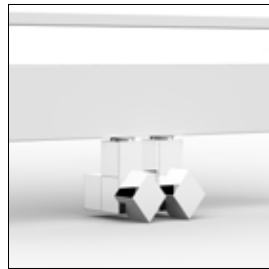

## Steel bathroom radiator

A classic creatively refined. Beauty encased in a thick frame. The marriage of simplicity and functionality.

Heating ladder, which combines simple design, elegance, high output and attractive price. With a thick frame, note the contrast between the optically light, horizontal elements with their surprisingly high heat dissipation surfaces. Cost effective solution in a serviceable design.