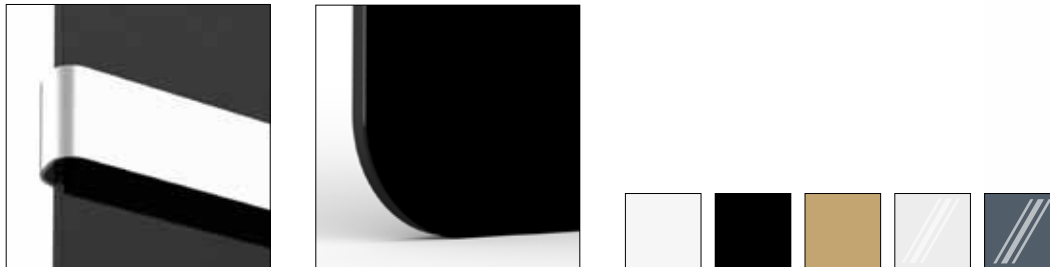

Kalmar Splendor

Steel radiator

Chic and elegance in every detail. Interior with dash. High gloss finish to appeal to the most demanding eye.

Flat front radiator finished with a mirror or glass pane. Elegant and practical. Optionally, you can install one or several Molli towel rails. Also ideal for use as a wipe clean whiteboard.

product code	height [mm]	length [mm]	depth [mm]	output [W]	connection	electric element
SPL-080-050	800	480	96	409	CB 50 mm	✓
SPL-120-050	1200	480	96	610	CB 50 mm	✓
SPL-120-060	1200	570	96	736	CB 50 mm	✓
SPL-180-050	1800	480	96	880	CB 50 mm	✓
SPL-180-060	1800	570	96	1060	CB 50 mm	✓

**Finishes available in stock: white, black, beige, mirror, graphite mirror.
Warranty – 3 years. Heat output parameters specified for 75/65/20.**

Towel rail MOLLI	product code	height [mm]	length [mm]	depth [mm]
	MOL-050	70	530	65
	MOL-060	70	620	65

Finishes available in stock: white gloss, black gloss, chromed.