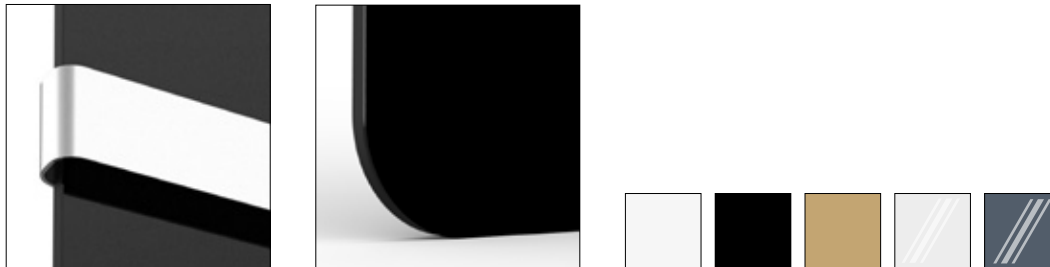

Kalmar Splendor

Steel radiator

Chic and elegance in every detail. Interior with dash. High gloss finish to appeal to the most demanding eye.

Flat front radiator finished with a mirror or glass pane. Elegant and practical. Optionally, you can install one or several Molli towel rails. Also ideal for use as a wipe clean whiteboard.

product code	height [mm]	length [mm]	depth [mm]	output [W]	connection	electric element
SPL-080-050	800	480	96	409	CB 50 mm	✓
SPL-120-050	1200	480	96	610	CB 50 mm	✓
SPL-120-060	1200	570	96	736	CB 50 mm	✓
SPL-180-050	1800	480	96	880	CB 50 mm	✓
SPL-180-060	1800	570	96	1060	CB 50 mm	✓

Finishes available in stock: white, black, beige, mirror, graphite mirror.
Manufacturer warranty – 3 years. Heating capacity provided for 76/65/20 parameters.
The meaning of markings of power supply: CB – central bottom.

Towel rail MOLLI	product code	height [mm]	length [mm]	depth [mm]
	MOL-050	70	530	65
	MOL-060	70	620	65

Finishes available in stock: white gloss, black gloss, chromed.