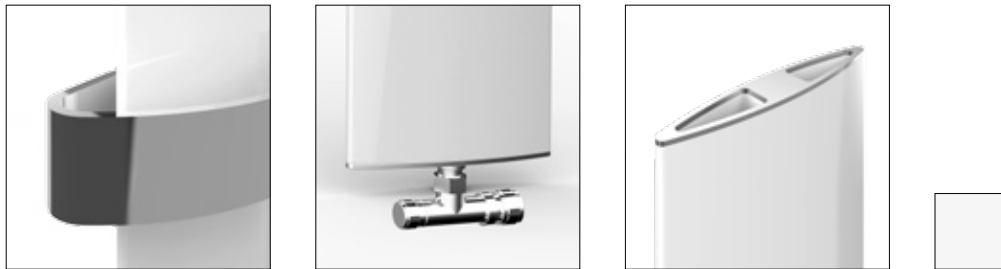

A feast of functionality and good taste. Measurable benefits of small dimensions.
Ideal for small bathrooms and kitchens.

Simple, practical and affordable bathroom radiator. Takes up little space on the wall, so it is recommended where you do not need larger forms. Chromed brass towel rail available without at no extra cost.