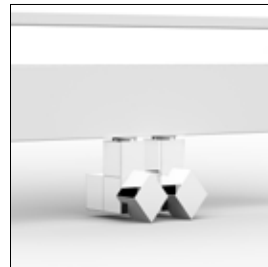

## Steel bathroom radiator

A classic creatively refined. Beauty encased in a thick frame. The marriage of simplicity and functionality.

Heating ladder, which combines simple design, elegance, high output and attractive price. With a thick frame, note the contrast between the optically light, horizontal elements with their surprisingly high heat dissipation surfaces. Cost effective solution in a serviceable design.